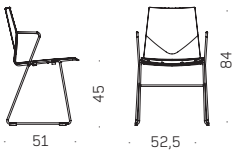

Kunststof skal